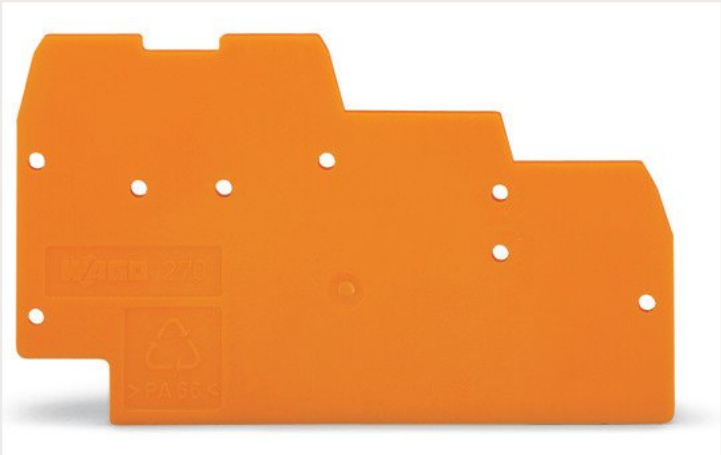

Data sheet | Item number: 270-319

End and intermediate plate; 1 mm thick; for triple-deck terminal blocks; gray

<https://www.wago.com/270-319>

Physical data

Width	1 mm / 0.039 inches
Height	68 mm / 2.677 inches
Depth	39 mm / 1.535 inches

Material data

Note (material data)	Information on material data can be found here
Color	gray
Material group	I
Insulation material	Polyamide (PA66)
Flammability class per UL94	V0
Fire load	0.072 MJ
Weight	2.4 g

Commercial data

Product Group	1 (Rail Mounted Terminal Blocks)
eCl@ss 10.0	27-14-11-33
eCl@ss 9.0	27-14-11-33
ETIM 8.0	EC000886
ETIM 7.0	EC000886
PU (SPU)	100 (25) Stück
Packaging type	Box
Country of origin VKOrg Germany	DE
GTIN	4017332696999
Customs tariff number VKOrg Germany	85389099990