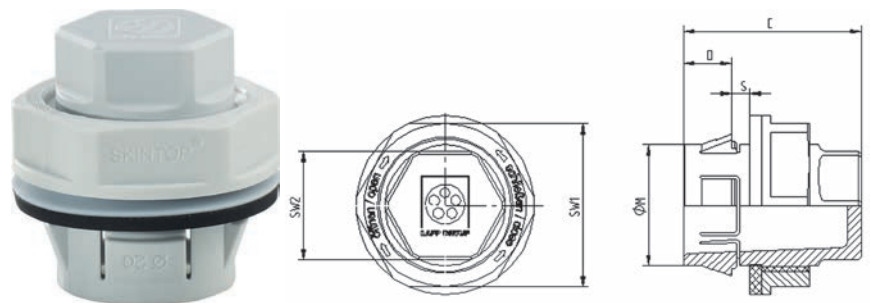

Article number	Article designation / size	Thread length, D (mm)	Pieces / PU
52006143	M 32 x 1,5	8	50
52006153	M 40 x 1,5	8	25
52006163	M 50 x 1,5	10	25
52006173	M 63 x 1,5	12	25
SKINDICHT® BLK-GL-M silver-grey mounted with O-ring			
52006109	M 12 x 1,5	6	100
52006119	M 16 x 1,5	6	100
52006129	M 20 x 1,5	6	100
52006139	M 25 x 1,5	8	100
52006149	M 32 x 1,5	8	50
52006159	M 40 x 1,5	8	25
52006169	M 50 x 1,5	10	25
52006179	M 63 x 1,5	12	25
SKINDICHT® BLK-GL-M light grey mounted with O-ring			
52006107	M 12 x 1,5	6	100
52006117	M 16 x 1,5	6	100
52006127	M 20 x 1,5	6	100
52006137	M 25 x 1,5	8	100
52006147	M 32 x 1,5	8	50
52006157	M 40 x 1,5	8	25
52006167	M 50 x 1,5	10	25
52006177	M 63 x 1,5	12	25
SKINDICHT® BLK-GL-M black mounted with O-ring			
52006106	M 12 x 1,5	6	100
52006116	M 16 x 1,5	6	100
52006126	M 20 x 1,5	6	100
52006136	M 25 x 1,5	8	100
52006146	M 32 x 1,5	8	50
52006156	M 40 x 1,5	8	25
52006166	M 50 x 1,5	10	25
52006176	M 63 x 1,5	12	25

Photographs and graphics are not to scale and do not represent detailed images of the respective products.

SKINTOP® CLICK BLK

Benefits

- Save up to 70% of the time with the innovative CLICK system
- Simple, free assembly in any position
- Fewer parts, counter nut no longer needed
- No thread required

Application range

- Dummy plug with innovative CLICK system for fast installation in hard-to-reach locations. Perfect solution for closing pre-made bore holes that are no longer required.
- Control cabinet manufacturing
- Measurement, control and electrical applications
- Automation technology
- Plant engineering, machinery manufacturing

Included

- Included: disassembly tool

Technical data

	Classification ETIM 5/6 ETIM 5.0/6.0 Class-ID: EC000441 ETIM 5.0/6.0 Class-Description: Cable screw gland
	Colour delivered Light grey (RAL 7035)
	Material Body: special polyamide Seal: special elastomer
	Protection rating IP 68 - 5 bar
	Temperature range -20°C to +100°C

Article number	Article designation / size	M (hole in mm)	SW1/SW2 mm	Overall length, C (mm)	Thread length, D (mm)	Wall thickness, S (mm)	Pieces / PU
SKINTOP® CLICK BLK light grey							
52109013	CLICK BLK 16	16.3 (-0.2)	14.0 / 22.0	28.5	8	1.0 - 4.0	50
52109014	CLICK BLK 20	20.3 (-0.2)	18.0 / 27.0	29.5	8	1.0 - 4.0	25
52109015	CLICK BLK 25	25.3 (-0.2)	22.0 / 14.0	30.5	8	1.0 - 4.0	25

Photographs and graphics are not to scale and do not represent detailed images of the respective products.