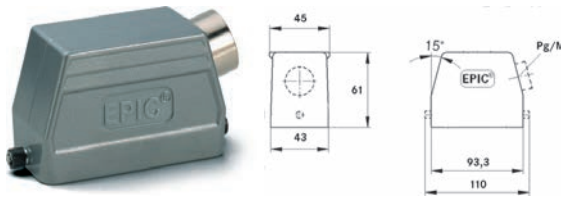

EPIC® H-B 16 TG-RO

Housing design H-B. The industry standard.

EPIC® H-B 16 TGH-RO

Housing design H-B. The industry standard.

EPIC® H-B 16 TS-RO

Housing design H-B. The industry standard.

Benefits

- The housing standard. Wide choice for all applications

EPIC® H-B 16 TGH-RO

- Hood, high version
- Reels for single lever
- Straight cable entry
- Versions with / without neck

EPIC® H-B 16 TS-RO

- Hood, low version
- Reels for single lever
- Side cable entry
- Versions with neck

IP **Protection rating**
IP 65 (latched)

DIN VDE Certified production control:
VDE-REG. no.: B437
UL-tested:
UL File Number: E75770

Temperature range
-40°C to +100°C,
short-term up to +125°C

Article number	Article description	M	PG	Neck	Pieces / PU
H-B housing: hood (straight cable entry, bolts for single lever)					
10080900	H-B 16 TG-RO 21		21	yes	5
19080900	H-B 16 TG-RO M25	25			5
H-B housing: hood (straight cable entry, bolts for single lever, high version)					
70094200	H-B 16 TGH-RO 21		21	yes	5
70094400	H-B 16 TGH-RO 29		29	yes	5
79094200	H-B 16 TGH-RO M25	25			5
79094400	H-B 16 TGH-RO M32	32			5
79094600	H-B 16 TGH-RO M40	40			5
H-B housing: hood (side cable entry, bolts for single lever)					
10082900	H-B 16 TS-RO 21		21	yes	5
10092900	H-B 16 TS-RO 29		29	yes	5
19082900	H-B 16 TS-RO M25	25		yes	5
19092900	H-B 16 TS-RO M32	32		yes	5