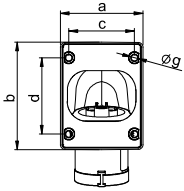

CEE Flanged plugs

Flanged plug angled IP44

TWIST

Poles	16 Amp			32 Amp		
	3	4	5	3	4	5
a [mm]	66	66	90	90	90	90
b [mm]	86	86	100	100	100	100
c [mm]	53	53	77	77	77	77
d [mm]	61	61	85	85	85	85
e [mm]	116	117	153	163	163	164
f [mm]	90	93	98	100	100	103
g [mm]	5	5	5	5	5	5
Wire flexible [mm ²]	1-2,5			2,5-6		
Wire solid [mm ²]	1-4			2,5-10		
Contact screws [Ncm]	100			110		
Weight [g]	126	144	190	200	220	247

- with screw terminals
- housing material: PC/ABS
- contacts: brass
- to order nickel-plated contacts please add a "v" e.g. 77715-6v

IP44 splashproof

Flanged plug angled IP44

TWIST TT

Poles	16 Amp			32 Amp		
	3	4	5	3	4	5
a [mm]	66	66	90	90	90	90
b [mm]	86	86	100	100	100	100
c [mm]	53	53	77	77	77	77
d [mm]	61	61	85	85	85	85
e [mm]	116	117	153	163	163	164
f [mm]	90	93	98	100	100	103
g [mm]	5	5	5	5	5	5
Wire flexible [mm ²]	1-2,5			2,5-6		
Wire solid [mm ²]	1-4			2,5-10		
Weight [g]	129	148	193	204	225	256

- screwless connection technology
- housing material: PC/ABS
- contacts: brass
- to order nickel-plated contacts please add a "v" e.g. 77715-6TTv

IP44 splashproof

Flanged plug angled IP67

TWIST

Poles	16 Amp			32 Amp		
	3	4	5	3	4	5
a [mm]	66	66	90	90	90	90
b [mm]	86	86	100	100	100	100
c [mm]	53	53	77	77	77	77
d [mm]	61	61	85	85	85	85
e [mm]	116	117	153	163	163	164
f [mm]	99	103	107	110	110	114
g [mm]	5	5	5	5	5	5
Wire flexible [mm ²]	1-2,5			2,5-6		
Wire solid [mm ²]	1-4			2,5-10		
Contact screws [Ncm]	100			110		
Weight [g]	146	168	219	240	260	291

- with screw terminals
- housing material: PC/ABS
- contacts: brass
- to order nickel-plated contacts please add a "v" e.g. 777152-6v

IP67 watertight

Flanged plug angled IP67

TWIST TT

Poles	16 Amp			32 Amp		
	3	4	5	3	4	5
a [mm]	66	66	90	90	90	90
b [mm]	86	86	100	100	100	100
c [mm]	53	53	77	77	77	77
d [mm]	61	61	85	85	85	85
e [mm]	116	117	153	163	163	164
f [mm]	99	103	107	110	110	114
g [mm]	5	5	5	5	5	5
Wire flexible [mm ²]	1-2,5			2,5-6		
Wire solid [mm ²]	1-4			2,5-10		
Weight [g]	149	172	228	244	266	303