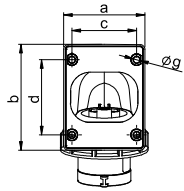

- screwless connection technology
- housing material: PC/ABS
- contacts: brass
- to order nickel-plated contacts please add a "v" e.g. 77715-6TTv

IP44 splashproof

Flanged plug angled IP67

TWIST

Poles	16 Amp			32 Amp		
	3	4	5	3	4	5
a [mm]	66	66	90	90	90	90
b [mm]	86	86	100	100	100	100
c [mm]	53	53	77	77	77	77
d [mm]	61	61	85	85	85	85
e [mm]	116	117	153	163	163	164
f [mm]	99	103	107	110	110	114
g [mm]	5	5	5	5	5	5
Wire flexible [mm ²]	1-2,5			2,5-6		
Wire solid [mm ²]	1-4			2,5-10		
Contact screws [Ncm]	100			110		
Weight [g]	146	168	219	240	260	291

- with screw terminals
- housing material: PC/ABS
- contacts: brass
- to order nickel-plated contacts please add a "v" e.g. 777152-6v

IP67 watertight

Flanged plug angled IP67

TWIST TT

Poles	16 Amp			32 Amp		
	3	4	5	3	4	5
a [mm]	66	66	90	90	90	90
b [mm]	86	86	100	100	100	100
c [mm]	53	53	77	77	77	77
d [mm]	61	61	85	85	85	85
e [mm]	116	117	153	163	163	164
f [mm]	99	103	107	110	110	114
g [mm]	5	5	5	5	5	5
Wire flexible [mm ²]	1-2,5			2,5-6		
Wire solid [mm ²]	1-4			2,5-10		
Weight [g]	149	172	228	244	266	303