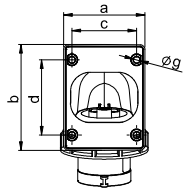

- with screw terminals
- housing material: PC/ABS
- contacts: brass
- to order nickel-plated contacts please add a "v" e.g. 77715-6v

IP44 splashproof

Flanged plug angled IP44

TWIST TT

Poles	16 Amp			32 Amp		
	3	4	5	3	4	5
a [mm]	66	66	90	90	90	90
b [mm]	86	86	100	100	100	100
c [mm]	53	53	77	77	77	77
d [mm]	61	61	85	85	85	85
e [mm]	116	117	153	163	163	164
f [mm]	90	93	98	100	100	103
g [mm]	5	5	5	5	5	5
Wire flexible [mm ²]	1-2,5			2,5-6		
Wire solid [mm ²]	1-4			2,5-10		
Weight [g]	129	148	193	204	225	256

- screwless connection technology
- housing material: PC/ABS
- contacts: brass
- to order nickel-plated contacts please add a "v" e.g. 77715-6TTv

IP44 splashproof

Flanged plug angled IP67

TWIST

Poles	16 Amp			32 Amp		
	3	4	5	3	4	5
a [mm]	66	66	90	90	90	90
b [mm]	86	86	100	100	100	100
c [mm]	53	53	77	77	77	77
d [mm]	61	61	85	85	85	85
e [mm]	116	117	153	163	163	164
f [mm]	99	103	107	110	110	114
g [mm]	5	5	5	5	5	5
Wire flexible [mm ²]	1-2,5			2,5-6		
Wire solid [mm ²]	1-4			2,5-10		
Contact screws [Ncm]	100			110		
Weight [g]	146	168	219	240	260	291

- with screw terminals
- housing material: PC/ABS
- contacts: brass
- to order nickel-plated contacts please add a "v" e.g. 777152-6v

IP67 watertight

Flanged plug angled IP67

TWIST TT

Poles	16 Amp			32 Amp		
	3	4	5	3	4	5
a [mm]	66	66	90	90	90	90
b [mm]	86	86	100	100	100	100
c [mm]	53	53	77	77	77	77
d [mm]	61	61	85	85	85	85
e [mm]	116	117	153	163	163	164
f [mm]	99	103	107	110	110	114
g [mm]	5	5	5	5	5	5
Wire flexible [mm ²]	1-2,5			2,5-6		
Wire solid [mm ²]	1-4			2,5-10		
Weight [g]	149	172	228	244	266	303