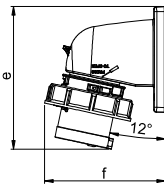

- with screw terminals
- housing material: PC/ABS
- contacts: brass
- to order nickel-plated contacts please add a "v" e.g. 77715-6v

IP44 splashproof

Flanged plug angled IP44

TWIST TT

Poles	16 Amp			32 Amp		
	3	4	5	3	4	5
a [mm]	66	66	90	90	90	90
b [mm]	86	86	100	100	100	100
c [mm]	53	53	77	77	77	77
d [mm]	61	61	85	85	85	85
e [mm]	116	117	153	163	163	164
f [mm]	90	93	98	100	100	103
g [mm]	5	5	5	5	5	5
Wire flexible [mm ²]	1-2,5			2,5-6		
Wire solid [mm ²]	1-4			2,5-10		
Weight [g]	129	148	193	204	225	256

- screwless connection technology
- housing material: PC/ABS
- contacts: brass
- to order nickel-plated contacts please add a "v" e.g. 77715-6TTv

IP44 splashproof

Flanged plug angled IP67

TWIST

Poles	16 Amp			32 Amp		
	3	4	5	3	4	5
a [mm]	66	66	90	90	90	90
b [mm]	86	86	100	100	100	100
c [mm]	53	53	77	77	77	77
d [mm]	61	61	85	85	85	85
e [mm]	116	117	153	163	163	164
f [mm]	99	103	107	110	110	114
g [mm]	5	5	5	5	5	5
Wire flexible [mm ²]	1-2,5			2,5-6		
Wire solid [mm ²]	1-4			2,5-10		
Contact screws [Ncm]	100			110		
Weight [g]	146	168	219	240	260	291