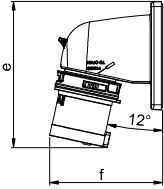

CEE Flanged plugs

Flanged plug angled IP44

TWIST

Poles	16 Amp			32 Amp		
	3	4	5	3	4	5
a [mm]	66	66	90	90	90	90
b [mm]	86	86	100	100	100	100
c [mm]	53	53	77	77	77	77
d [mm]	61	61	85	85	85	85
e [mm]	116	117	153	163	163	164
f [mm]	90	93	98	100	100	103
g [mm]	5	5	5	5	5	5
Wire flexible [mm ²]	1-2,5			2,5-6		
Wire solid [mm ²]	1-4			2,5-10		
Contact screws [Ncm]	100			110		
Weight [g]	126	144	190	200	220	247

- with screw terminals
- housing material: PC/ABS
- contacts: brass
- to order nickel-plated contacts please add a "v" e.g. 77715-6v

IP44 splashproof

Flanged plug angled IP44

TWIST TT

Poles	16 Amp			32 Amp		
	3	4	5	3	4	5
a [mm]	66	66	90	90	90	90
b [mm]	86	86	100	100	100	100
c [mm]	53	53	77	77	77	77
d [mm]	61	61	85	85	85	85
e [mm]	116	117	153	163	163	164
f [mm]	90	93	98	100	100	103
g [mm]	5	5	5	5	5	5
Wire flexible [mm ²]	1-2,5			2,5-6		
Wire solid [mm ²]	1-4			2,5-10		
Weight [g]	129	148	193	204	225	256