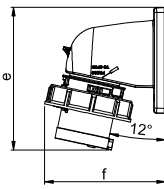

- screwless connection technology
- housing material: PC/ABS
- contacts: brass
- to order nickel-plated contacts please add a "v" e.g. 77715-6TTv

IP44 splashproof

Flanged plug angled IP67

TWIST

Poles	16 Amp			32 Amp		
	3	4	5	3	4	5
a [mm]	66	66	90	90	90	90
b [mm]	86	86	100	100	100	100
c [mm]	53	53	77	77	77	77
d [mm]	61	61	85	85	85	85
e [mm]	116	117	153	163	163	164
f [mm]	99	103	107	110	110	114
g [mm]	5	5	5	5	5	5
Wire flexible [mm ²]	1-2,5			2,5-6		
Wire solid [mm ²]	1-4			2,5-10		
Contact screws [Ncm]	100			110		
Weight [g]	146	168	219	240	260	291

- with screw terminals
- housing material: PC/ABS
- contacts: brass
- to order nickel-plated contacts please add a "v" e.g. 777152-6v

IP67 watertight

Flanged plug angled IP67

TWIST TT

Poles	16 Amp			32 Amp		
	3	4	5	3	4	5
a [mm]	66	66	90	90	90	90
b [mm]	86	86	100	100	100	100
c [mm]	53	53	77	77	77	77
d [mm]	61	61	85	85	85	85
e [mm]	116	117	153	163	163	164
f [mm]	99	103	107	110	110	114
g [mm]	5	5	5	5	5	5
Wire flexible [mm ²]	1-2,5			2,5-6		
Wire solid [mm ²]	1-4			2,5-10		
Weight [g]	149	172	228	244	266	303