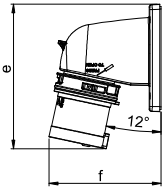

CEE Flanged plugs

Flanged plug angled IP44

TWIST

Poles	16 Amp			32 Amp		
	3	4	5	3	4	5
a [mm]	66	66	90	90	90	90
b [mm]	86	86	100	100	100	100
c [mm]	53	53	77	77	77	77
d [mm]	61	61	85	85	85	85
e [mm]	116	117	153	163	163	164
f [mm]	90	93	98	100	100	103
g [mm]	5	5	5	5	5	5
Wire flexible [mm ²]	1-2,5			2,5-6		
Wire solid [mm ²]	1-4			2,5-10		
Contact screws [Ncm]	100			110		
Weight [g]	126	144	190	200	220	247

- with screw terminals
- housing material: PC/ABS
- contacts: brass
- to order nickel-plated contacts please add a "v" e.g. 77715-6v

IP44 splashproof

Flanged plug angled IP44

TWIST TT

Poles	16 Amp			32 Amp		
	3	4	5	3	4	5
a [mm]	66	66	90	90	90	90
b [mm]	86	86	100	100	100	100
c [mm]	53	53	77	77	77	77
d [mm]	61	61	85	85	85	85
e [mm]	116	117	153	163	163	164
f [mm]	90	93	98	100	100	103
g [mm]	5	5	5	5	5	5
Wire flexible [mm ²]	1-2,5			2,5-6		
Wire solid [mm ²]	1-4			2,5-10		
Weight [g]	129	148	193	204	225	256