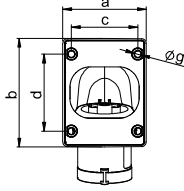

CEE Flanged plugs

Flanged plug angled IP44

TWIST

Poles	16 Amp			32 Amp		
	3	4	5	3	4	5
a [mm]	66	66	90	90	90	90
b [mm]	86	86	100	100	100	100
c [mm]	53	53	77	77	77	77
d [mm]	61	61	85	85	85	85
e [mm]	116	117	153	163	163	164
f [mm]	90	93	98	100	100	103
g [mm]	5	5	5	5	5	5
Wire flexible [mm ²]	1-2,5			2,5-6		
Wire solid [mm ²]	1-4			2,5-10		
Contact screws [Ncm]	100			110		
Weight [g]	126	144	190	200	220	247

- with screw terminals
- housing material: PC/ABS
- contacts: brass
- to order nickel-plated contacts please add a "v" e.g. 77715-6v

IP44 splashproof

Flanged plug angled IP44

TWIST TT

Poles	16 Amp			32 Amp		
	3	4	5	3	4	5
a [mm]	66	66	90	90	90	90
b [mm]	86	86	100	100	100	100
c [mm]	53	53	77	77	77	77
d [mm]	61	61	85	85	85	85
e [mm]	116	117	153	163	163	164
f [mm]	90	93	98	100	100	103
g [mm]	5	5	5	5	5	5
Wire flexible [mm ²]	1-2,5			2,5-6		
Wire solid [mm ²]	1-4			2,5-10		
Weight [g]	129	148	193	204	225	256

- screwless connection technology
- housing material: PC/ABS
- contacts: brass
- to order nickel-plated contacts please add a "v" e.g. 77715-6TTv

IP44 splashproof

Flanged plug angled IP67

TWIST

Poles	16 Amp			32 Amp		
	3	4	5	3	4	5
a [mm]	66	66	90	90	90	90
b [mm]	86	86	100	100	100	100
c [mm]	53	53	77	77	77	77
d [mm]	61	61	85	85	85	85
e [mm]	116	117	153	163	163	164
f [mm]	99	103	107	110	110	114
g [mm]	5	5	5	5	5	5
Wire flexible [mm ²]	1-2,5			2,5-6		
Wire solid [mm ²]	1-4			2,5-10		
Contact screws [Ncm]	100			110		
Weight [g]	146	168	219	240	260	291

- with screw terminals
- housing material: PC/ABS
- contacts: brass
- to order nickel-plated contacts please add a "v" e.g. 777152-6v

IP67 watertight

Flanged plug angled IP67

TWIST TT

Poles	16 Amp			32 Amp		
	3	4	5	3	4	5
a [mm]	66	66	90	90	90	90
b [mm]	86	86	100	100	100	100
c [mm]	53	53	77	77	77	77
d [mm]	61	61	85	85	85	85
e [mm]	116	117	153	163	163	164
f [mm]	99	103	107	110	110	114
g [mm]	5	5	5	5	5	5
Wire flexible [mm ²]	1-2,5			2,5-6		
Wire solid [mm ²]	1-4			2,5-10		
Weight [g]	149	172	228	244	266	303